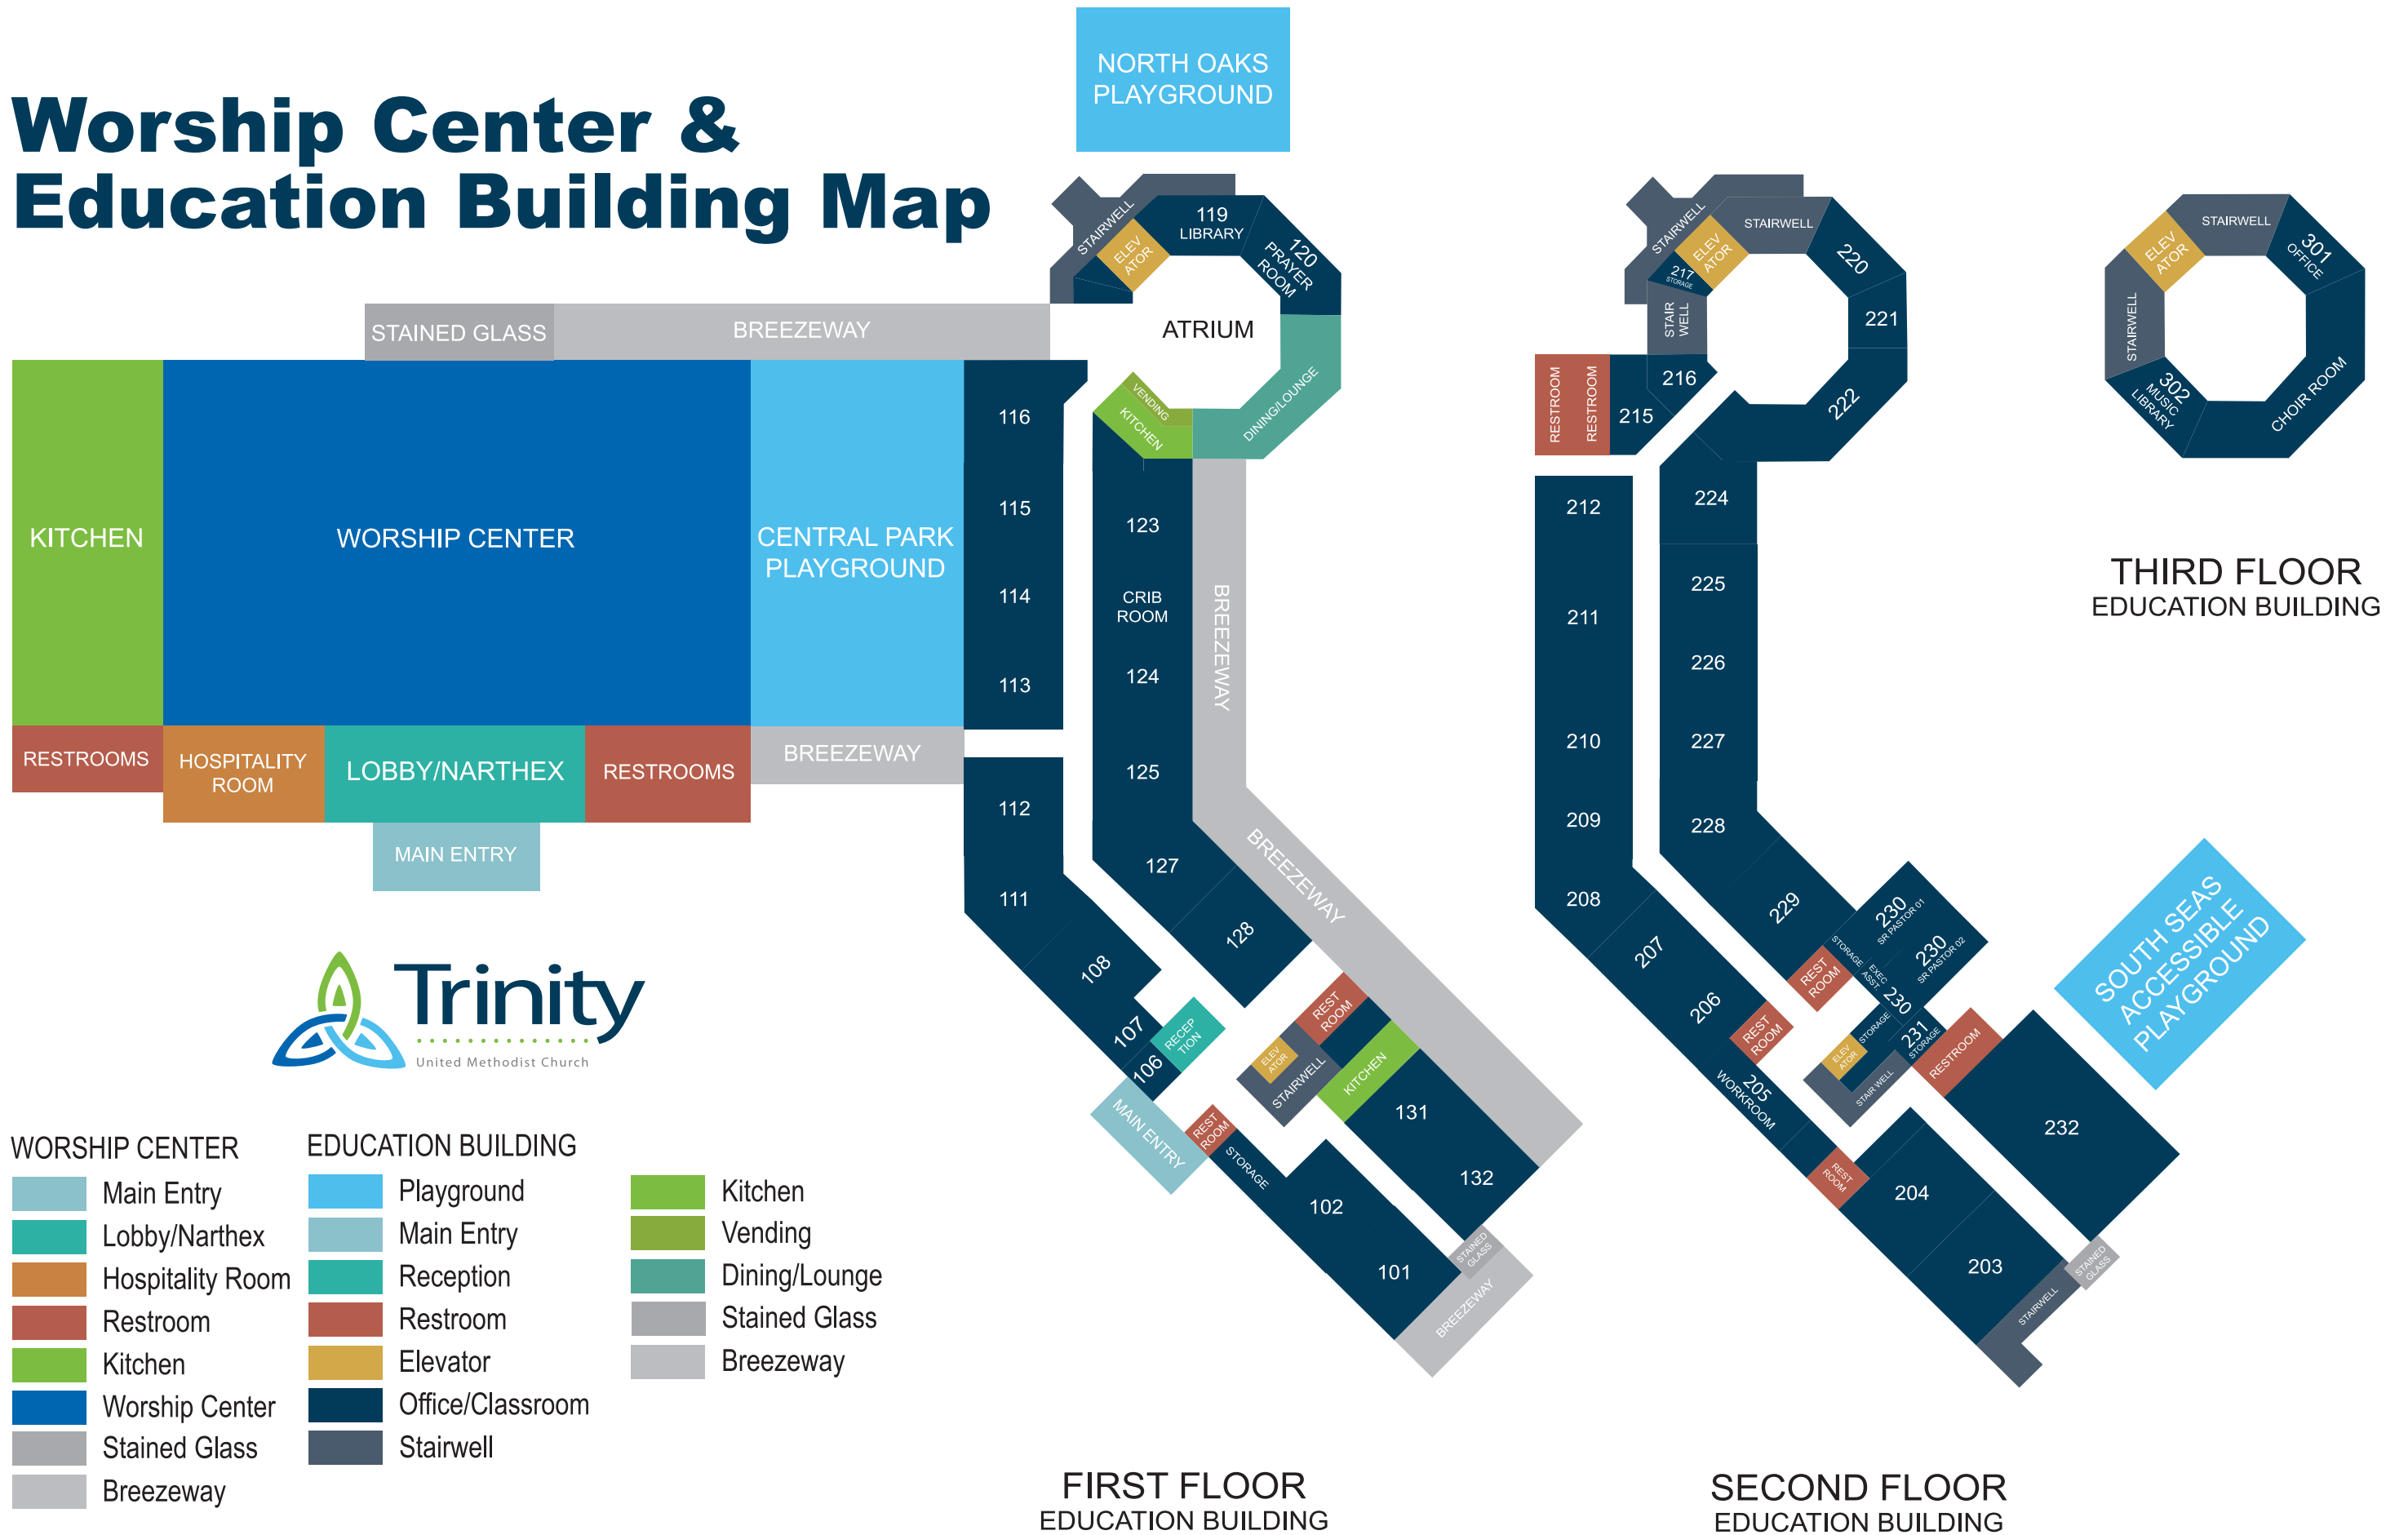

Worship Center & Education Building Map

WORSHIP CENTER

- Main Entry
- Lobby/Narthex
- Hospitality Room
- Restroom
- Kitchen
- Worship Center
- Stained Glass
- Breezeway

EDUCATION BUILDING

- Playground
- Main Entry
- Reception
- Restroom
- Elevator
- Office/Classroom
- Stairwell
- Kitchen
- Vending
- Dining/Lounge
- Stained Glass
- Breezeway

FIRST FLOOR
EDUCATION BUILDING

SECOND FLOOR
EDUCATION BUILDING

THIRD FLOOR
EDUCATION BUILDING